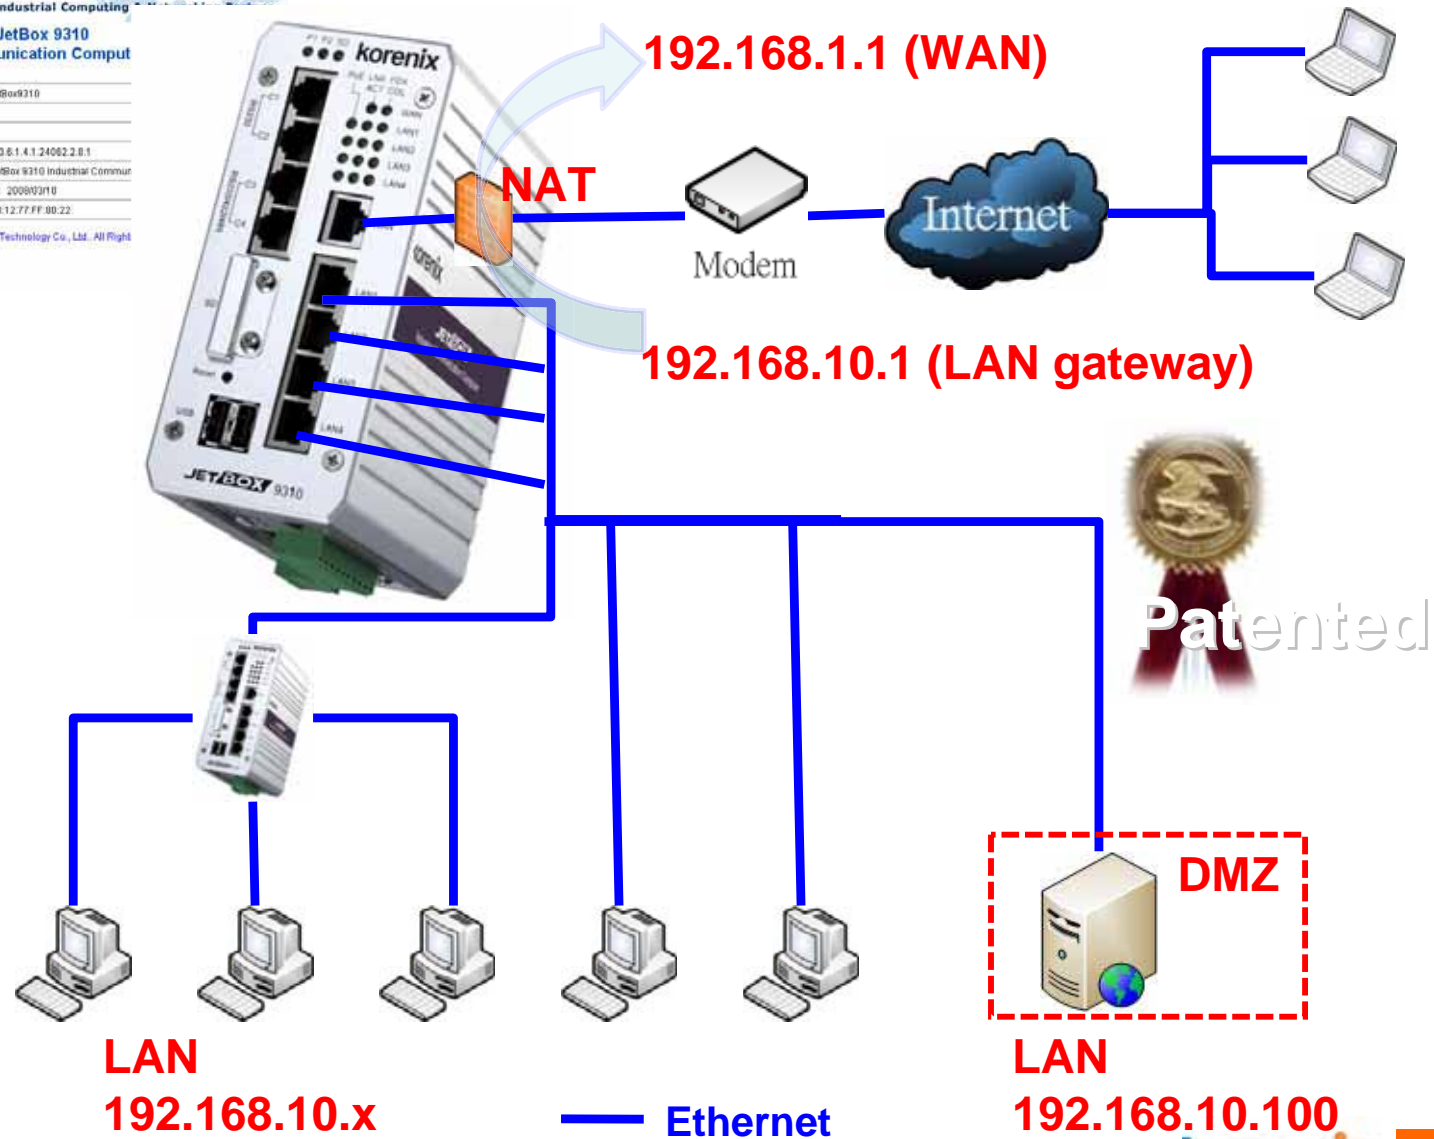

Routing & Switching

- Product Feature
- Innovation
- Marketability
- Technicality

- Compact Size
- Routing Switching
- Linux Programming
- Efficiency
- Premium Quality