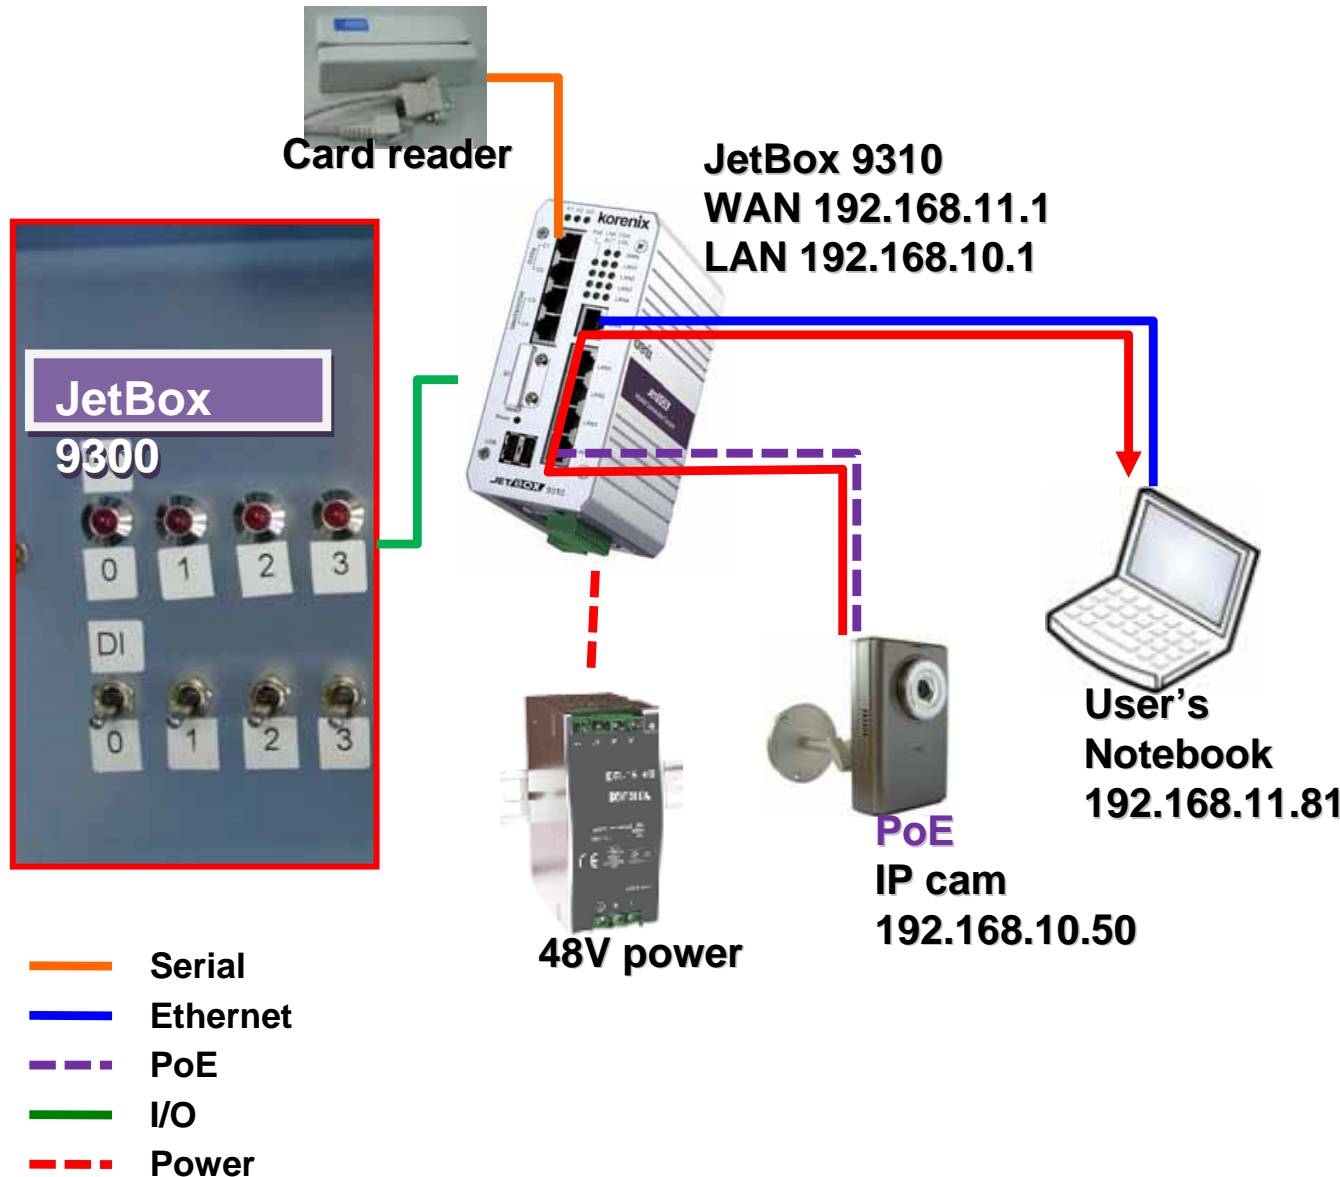

## IP31

IP 31

3 Protection from hard objects

Protection from fixed objects that are bigger than 2.5mm (e.g. tools/cables)

1 Protection from liquids

Protection from vertically falling water droplets (condensation)

➡ **-40~80°C**

**wide temp.**

➡ **50g anti-shock**

➡ **5g anti-vibration**

Alaska weather monitoring

Deep mining monitoring

# Demonstration

Demo:

- (1) PoE
- (2) Routing
- (3) DIO control in Web UI
- (4) Card reader