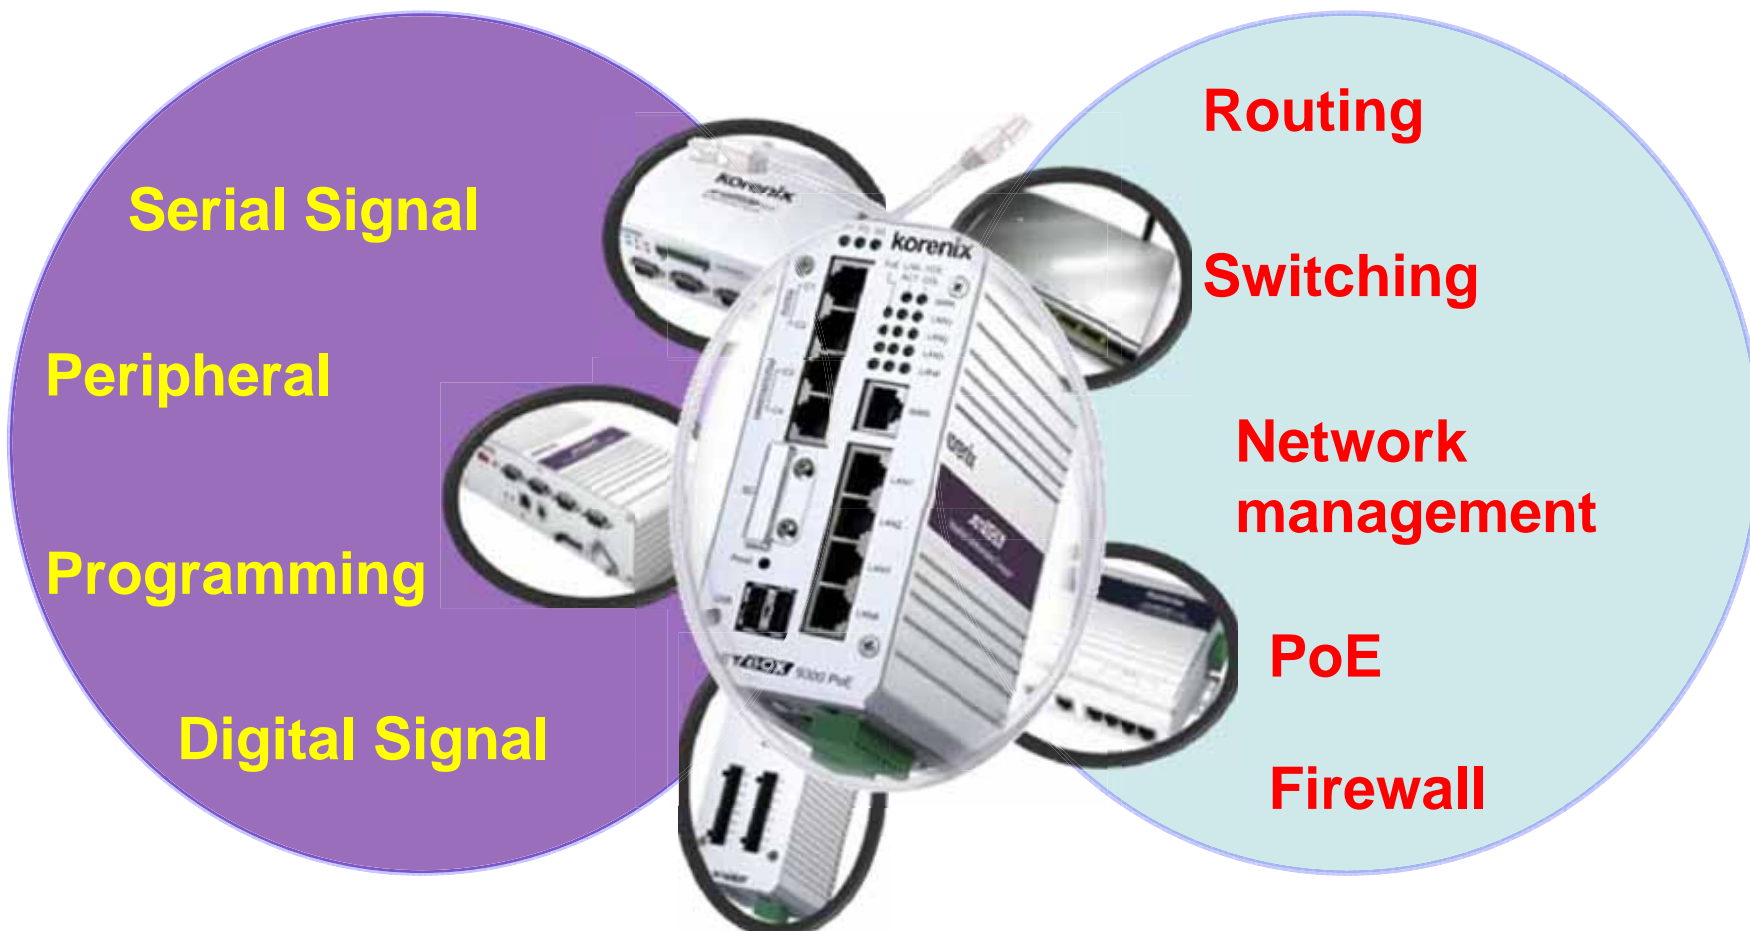

Two Worlds

Computing

Networking

- Product Feature
- Innovation
- Marketability
- Technicality