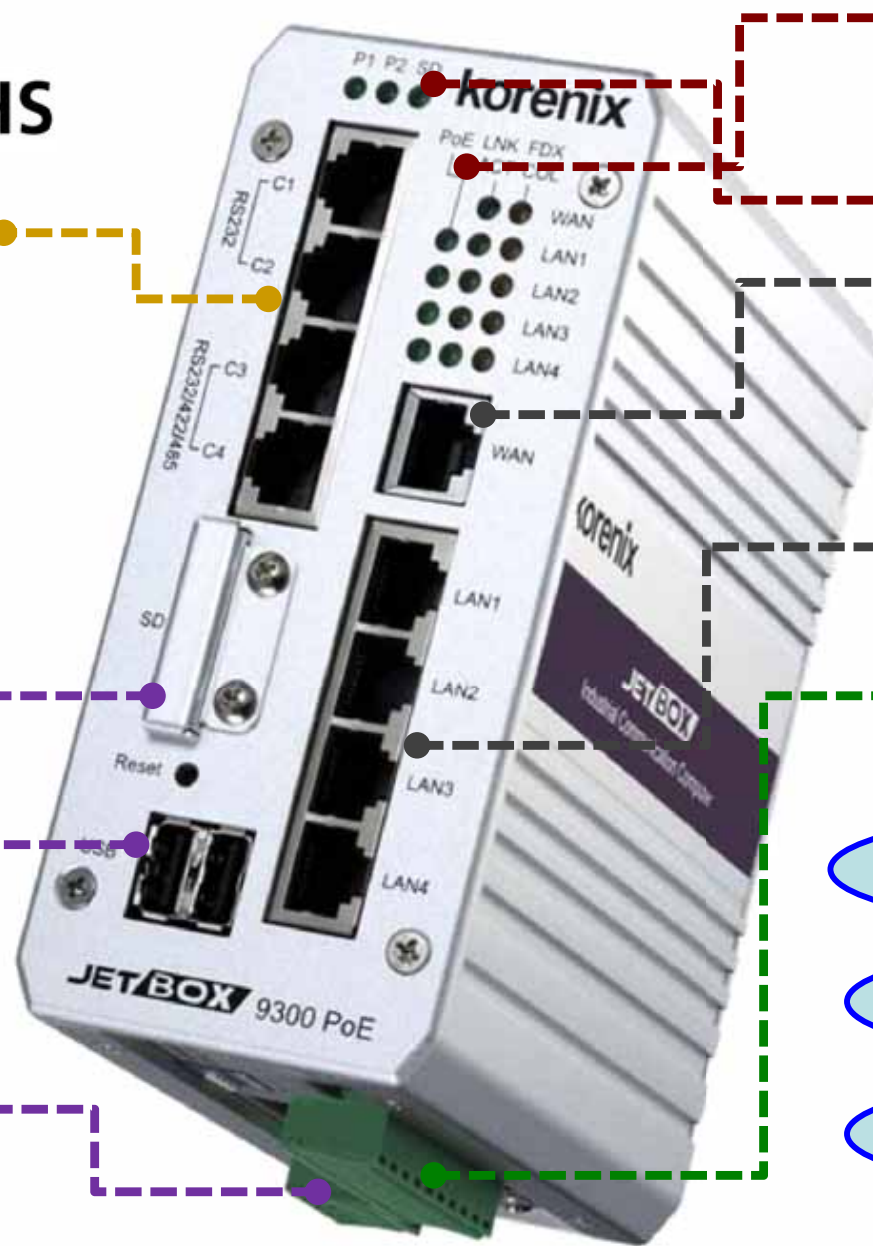

# JetBox 9300 HW

COM (RJ45 connector)  
•RS232 x2  
•RS232/422/485 x2

**RISC CPU**  
•64MB SDRAM  
•16MB Flash (system)

SD slot

USB 2.0 x2

12~48 (-48)VDC  
Dual power inputs  
48V only for PoE

Indicator  
•WAN/LAN  
•PoE  
•Power, SD

WAN x1  
WAN/LAN  
Setting by SW

LAN x4  
(PoE)

4DI/ 4DO

-40 ~ 80°C

5g anti-vibration

50g anti-shock

# JetBox 9300 SW Linux

## Serial ports

- Virtual COM
- TCP server/ Client
- UDP