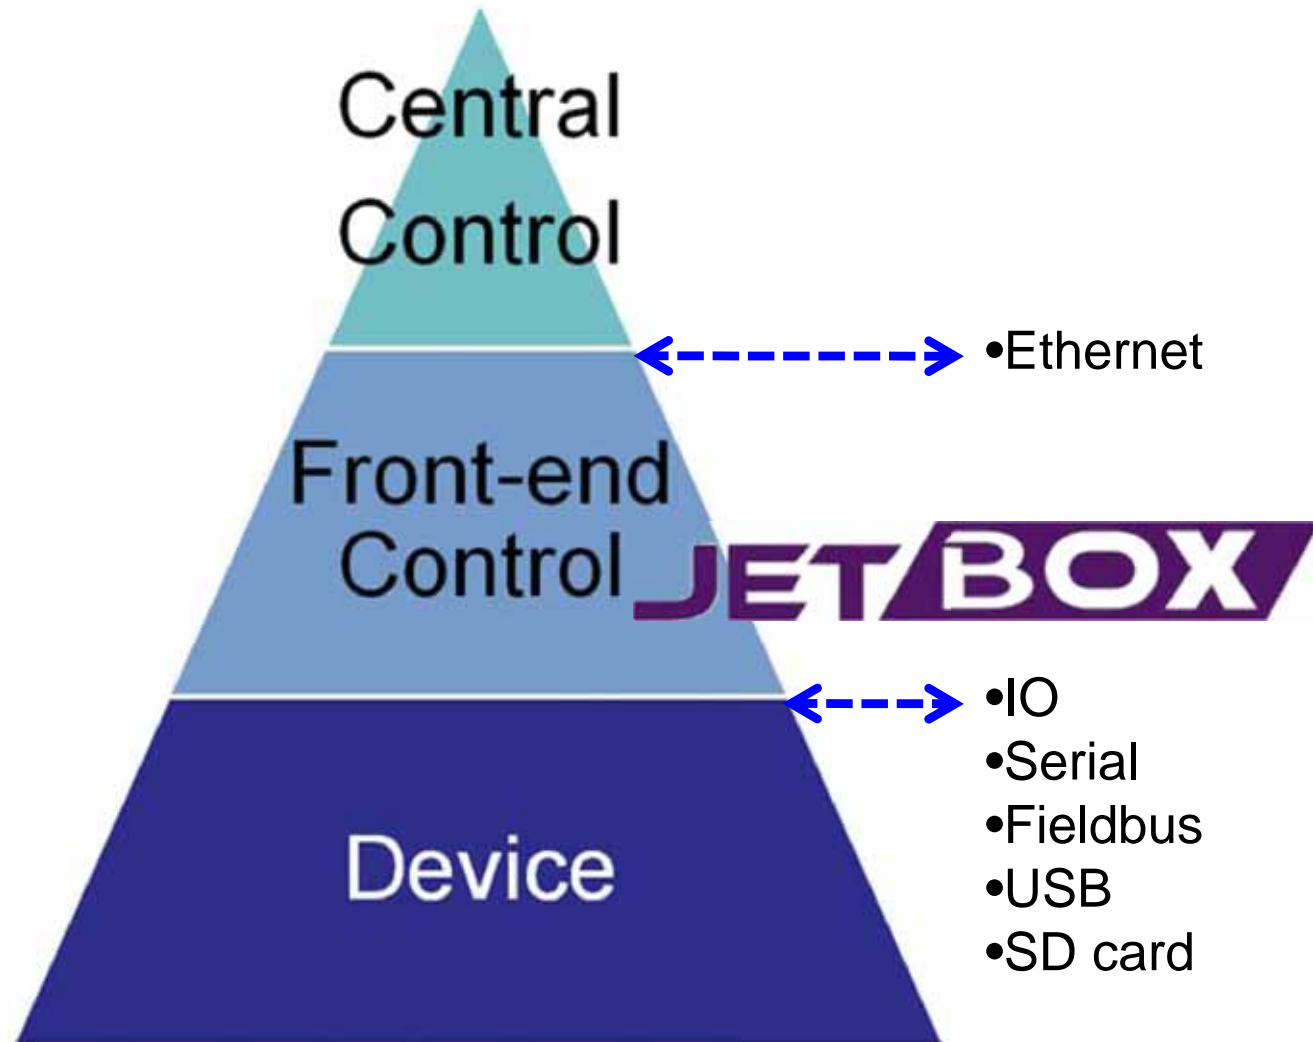

# 荣获专利的五合一工业级PoE路由网管计算机

JetBox 9310

**Industrial PoE Networking Computer**

# Industrial Control & Monitoring

- Product Feature
- Innovation
- Marketability
- Technicality