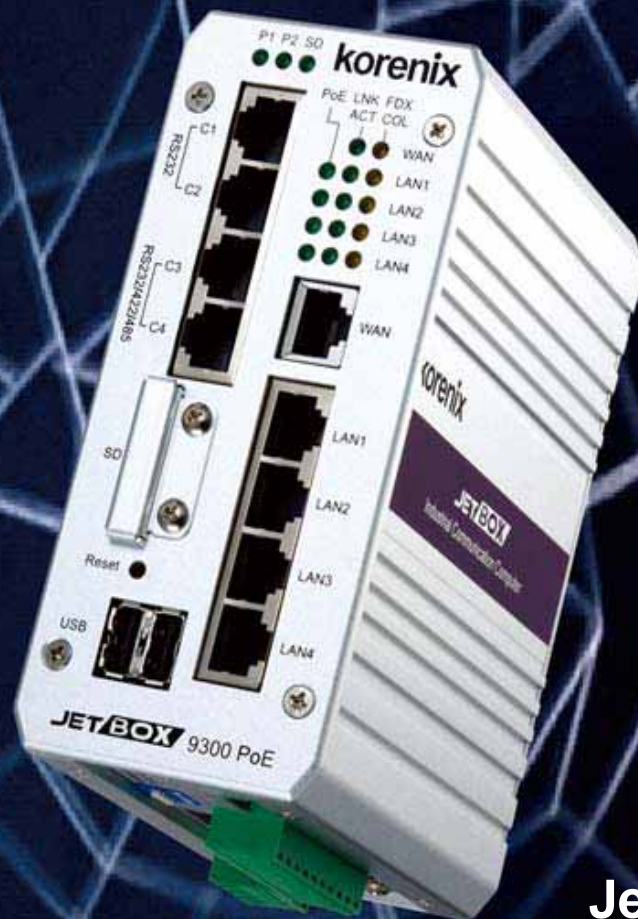

# 荣获专利的五合一工业级PoE路由网管计算机

JetBox 9310

**Industrial PoE Networking Computer**

# JetBox 9300 HW

COM (RJ45 connector)  
•RS232 x2  
•RS232/422/485 x2

**RISC CPU**  
•64MB SDRAM  
•16MB Flash (system)

SD slot

USB 2.0 x2

12~48 (-48)VDC  
Dual power inputs  
48V only for PoE

Indicator  
•WAN/LAN  
•PoE  
•Power, SD