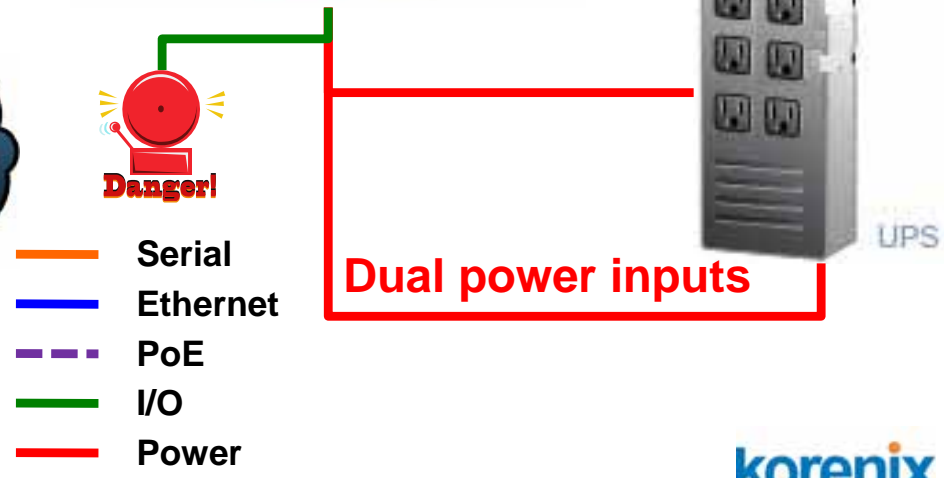

- 300m under ground
- High heat
- Vibrating environ.