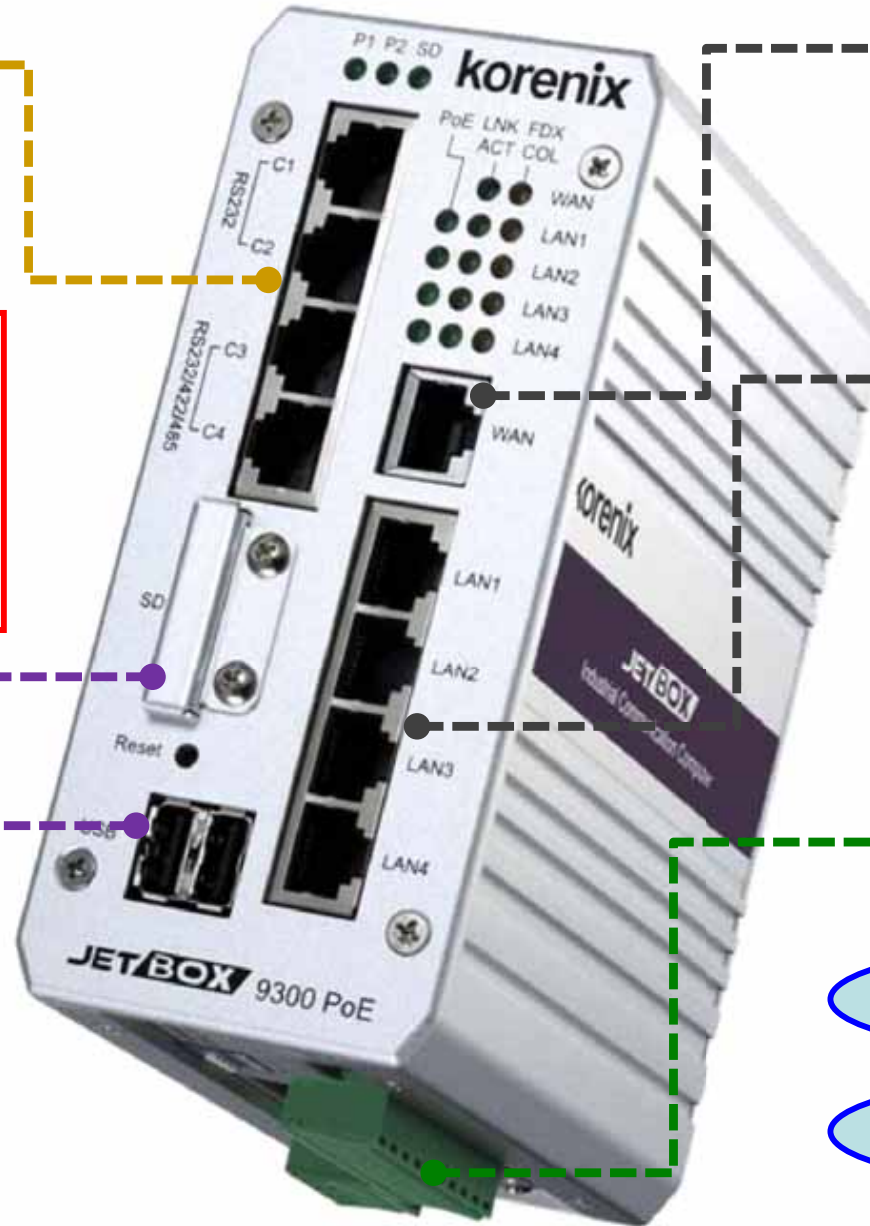

# JetBox 9300 SW Linux

## Serial ports

- Virtual COM
- TCP server/ Client
- UDP

## SD slot

- Data backup
- System upgrade
- Auto run
- Customized application

## USB 2.0

- Storage
- Wireless dongle