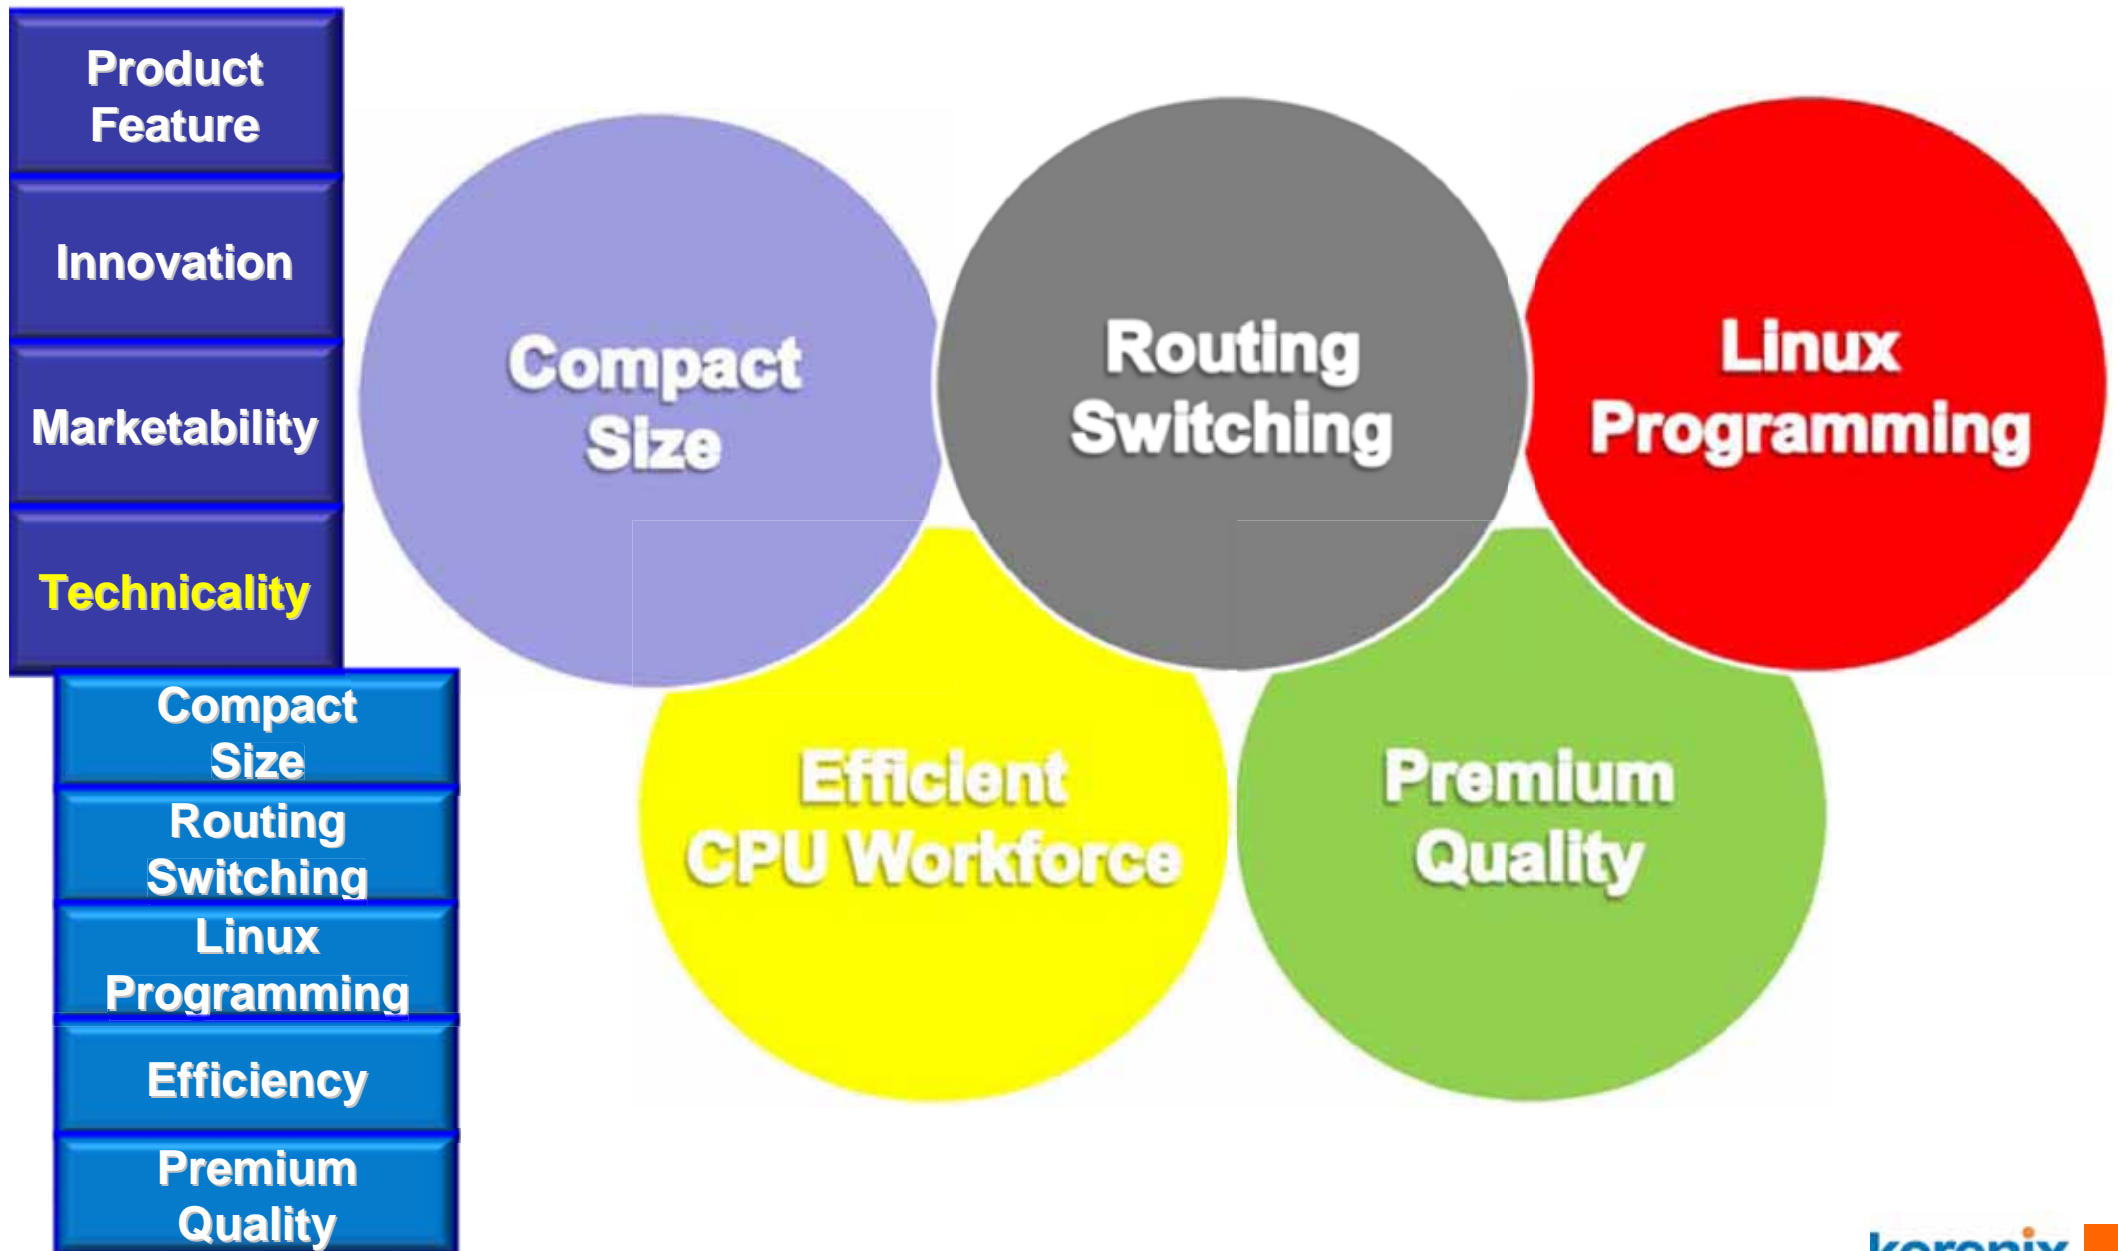

Five Successful factors