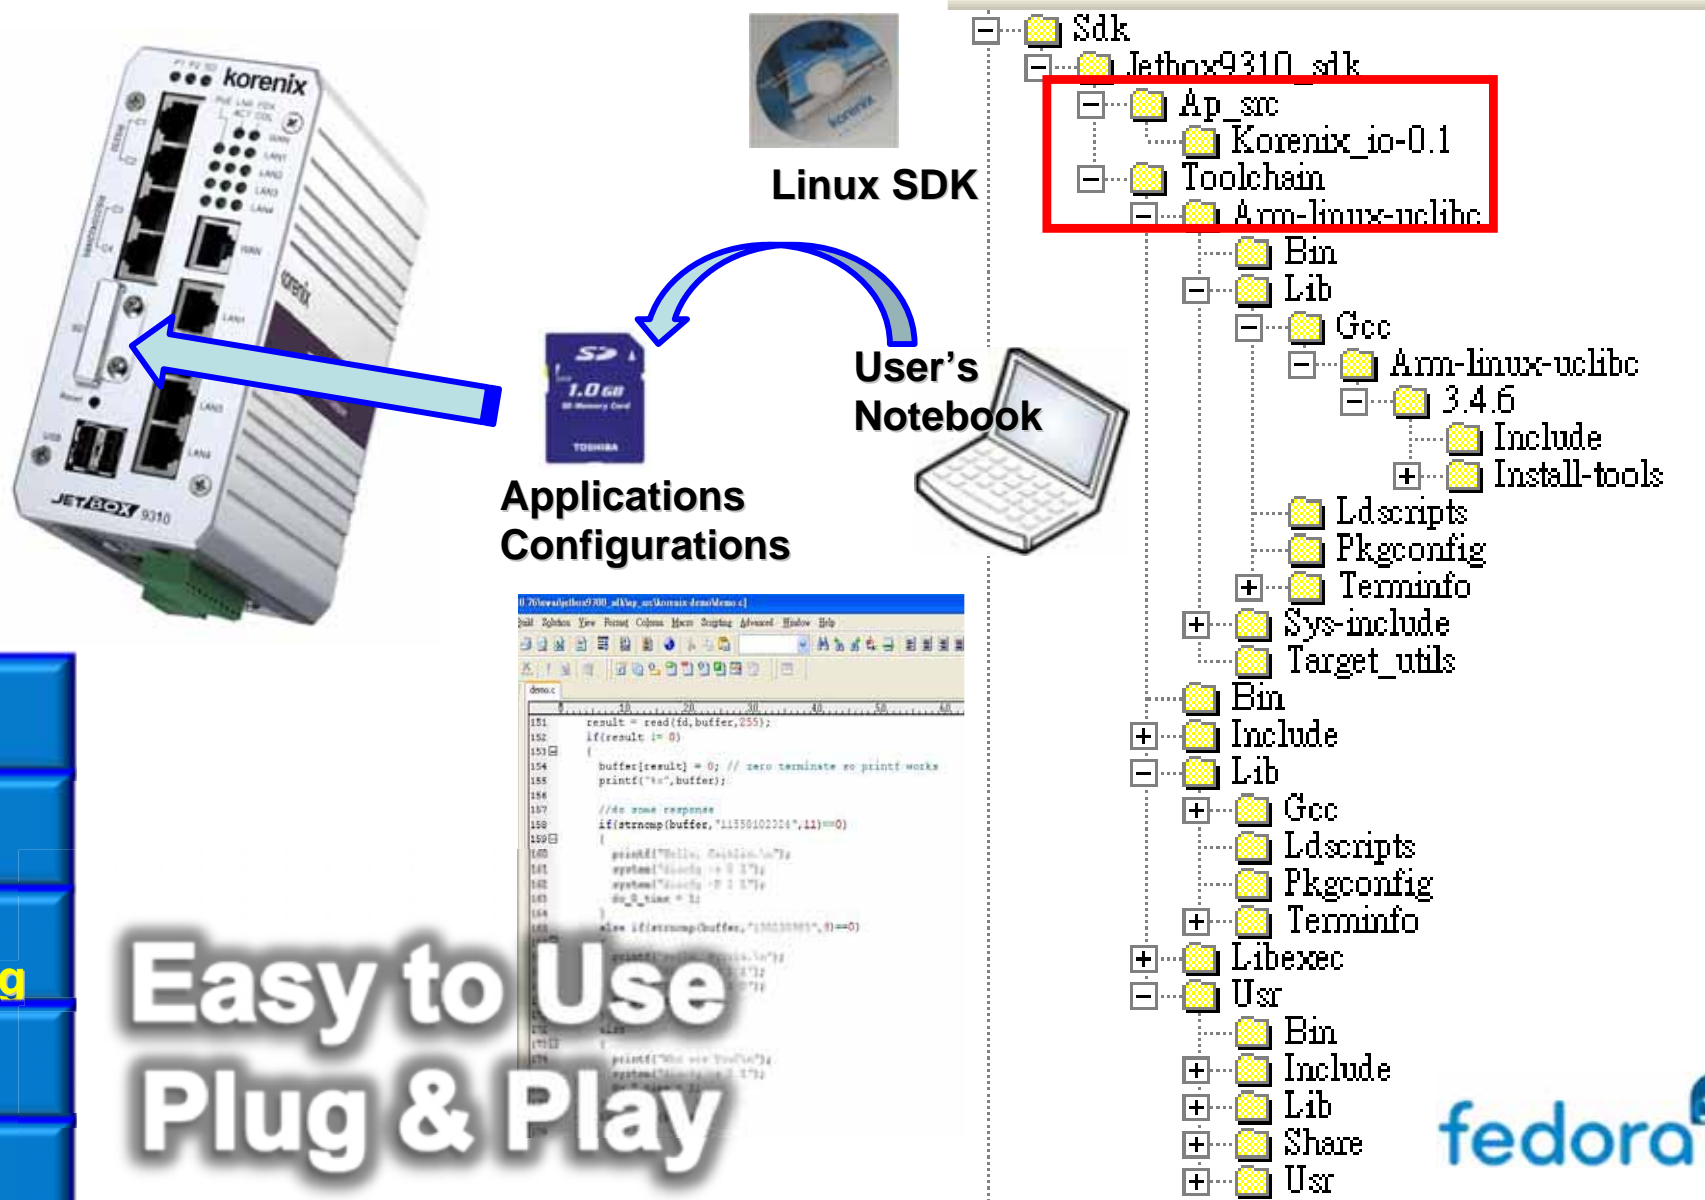

Linux Programming

- Product Feature
- Innovation
- Marketability
- Technicality

- Compact Size
- Routing Switching
- Linux Programming
- Efficiency
- Premium Quality

**Easy to Use
Plug & Play**